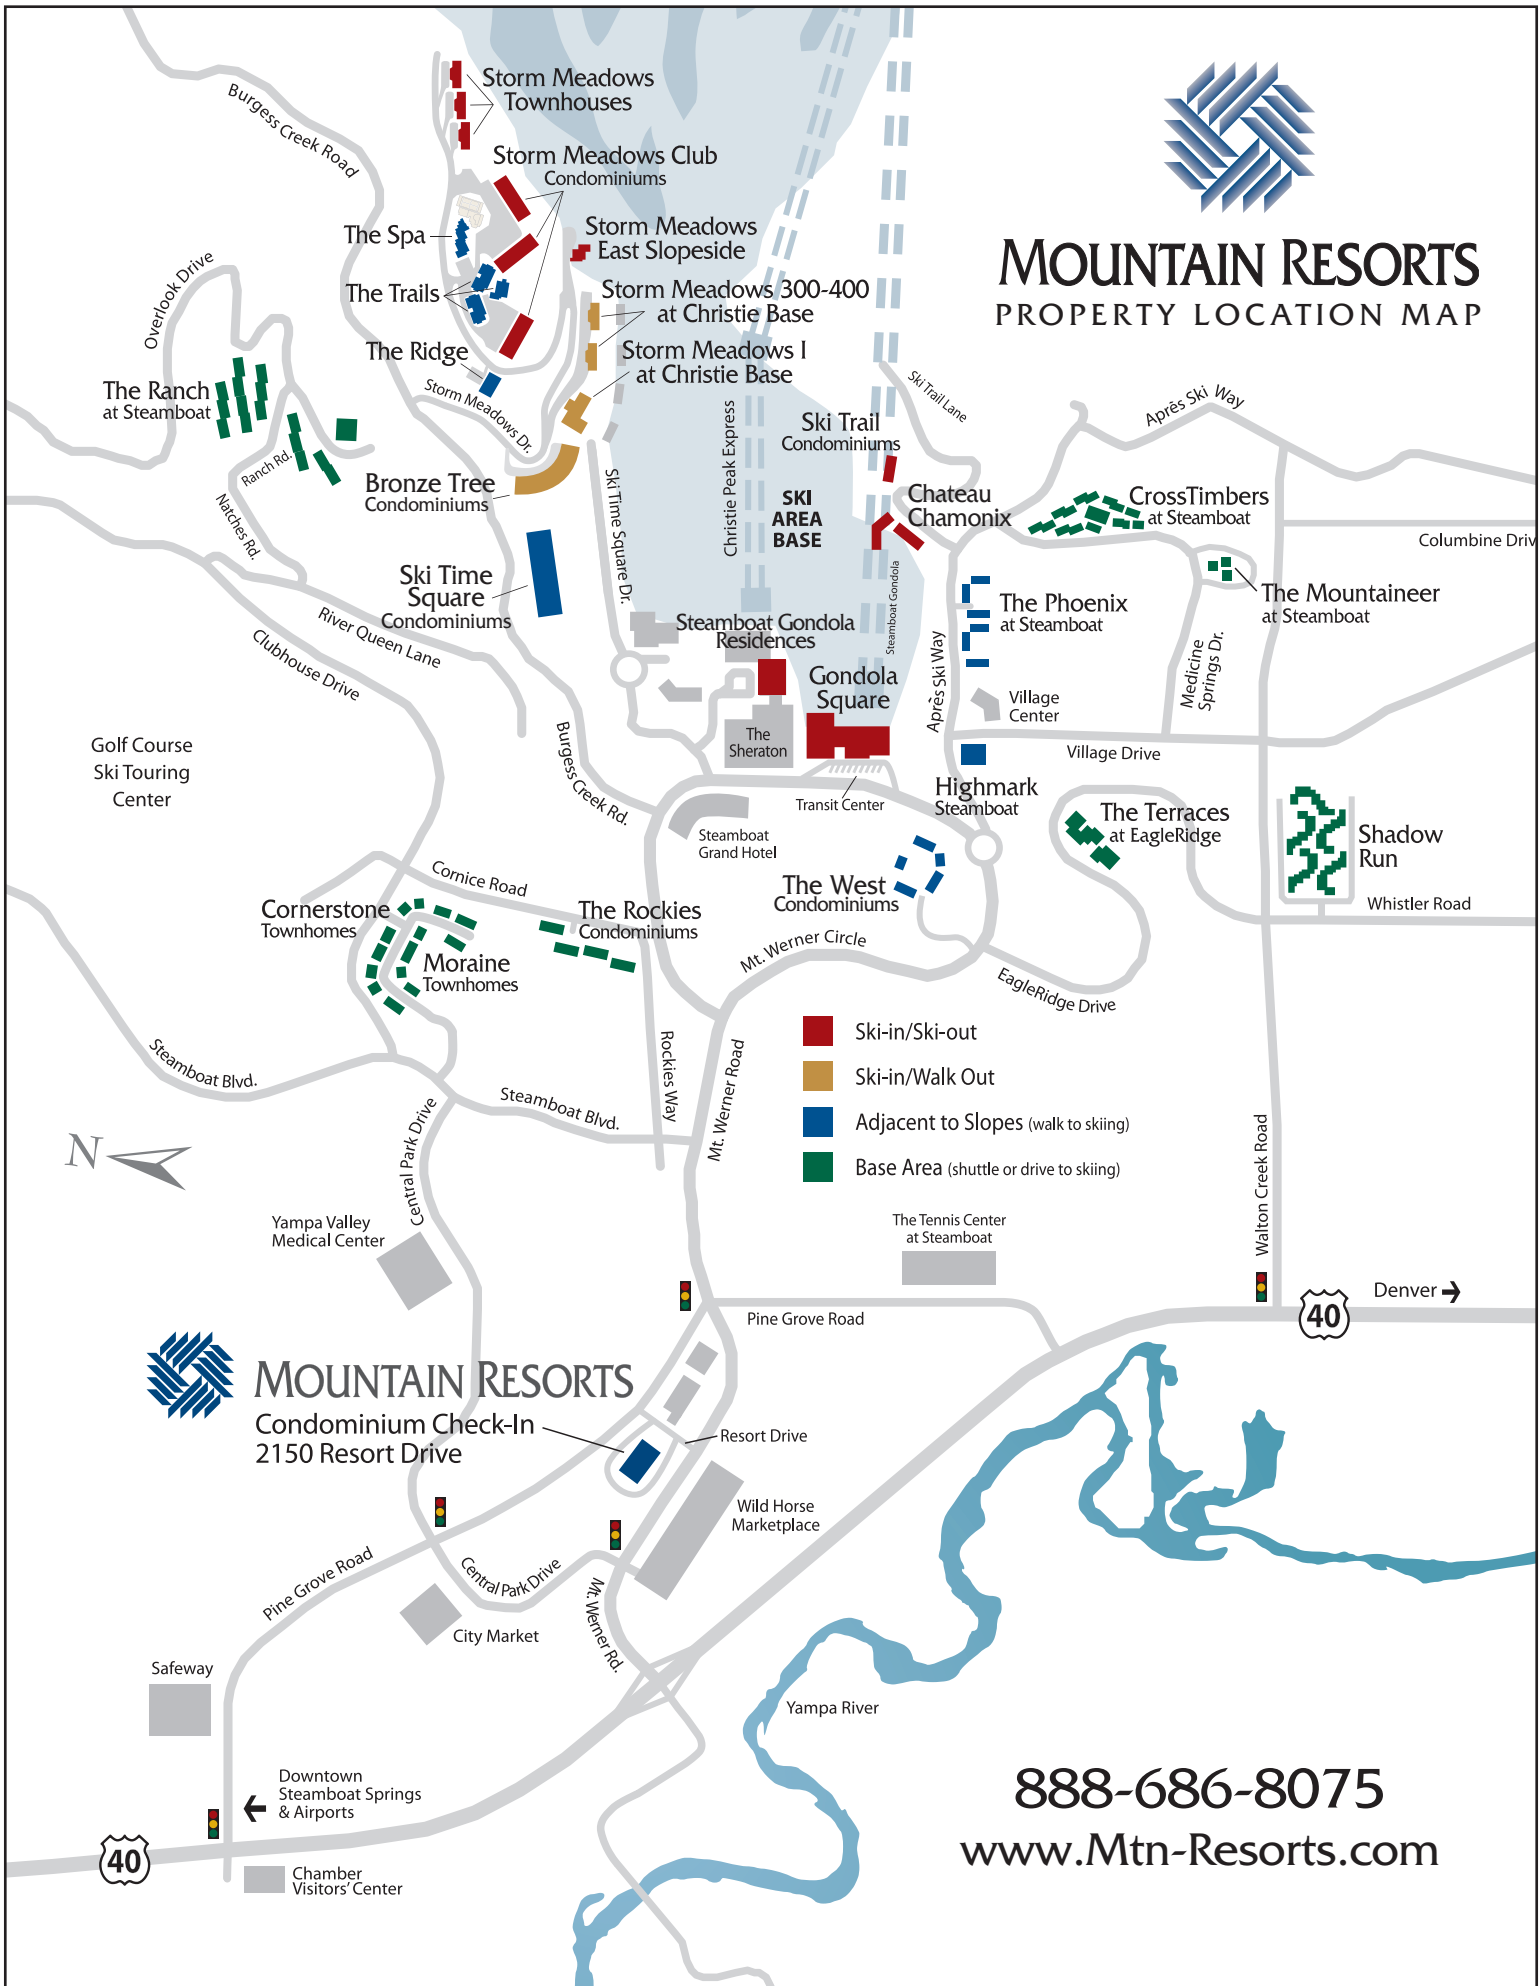

MOUNTAIN RESORTS PROPERTY LOCATION MAP

MOUNTAIN RESORTS
Condominium Check-In
2150 Resort Drive

888-686-8075
www.Mtn-Resorts.com