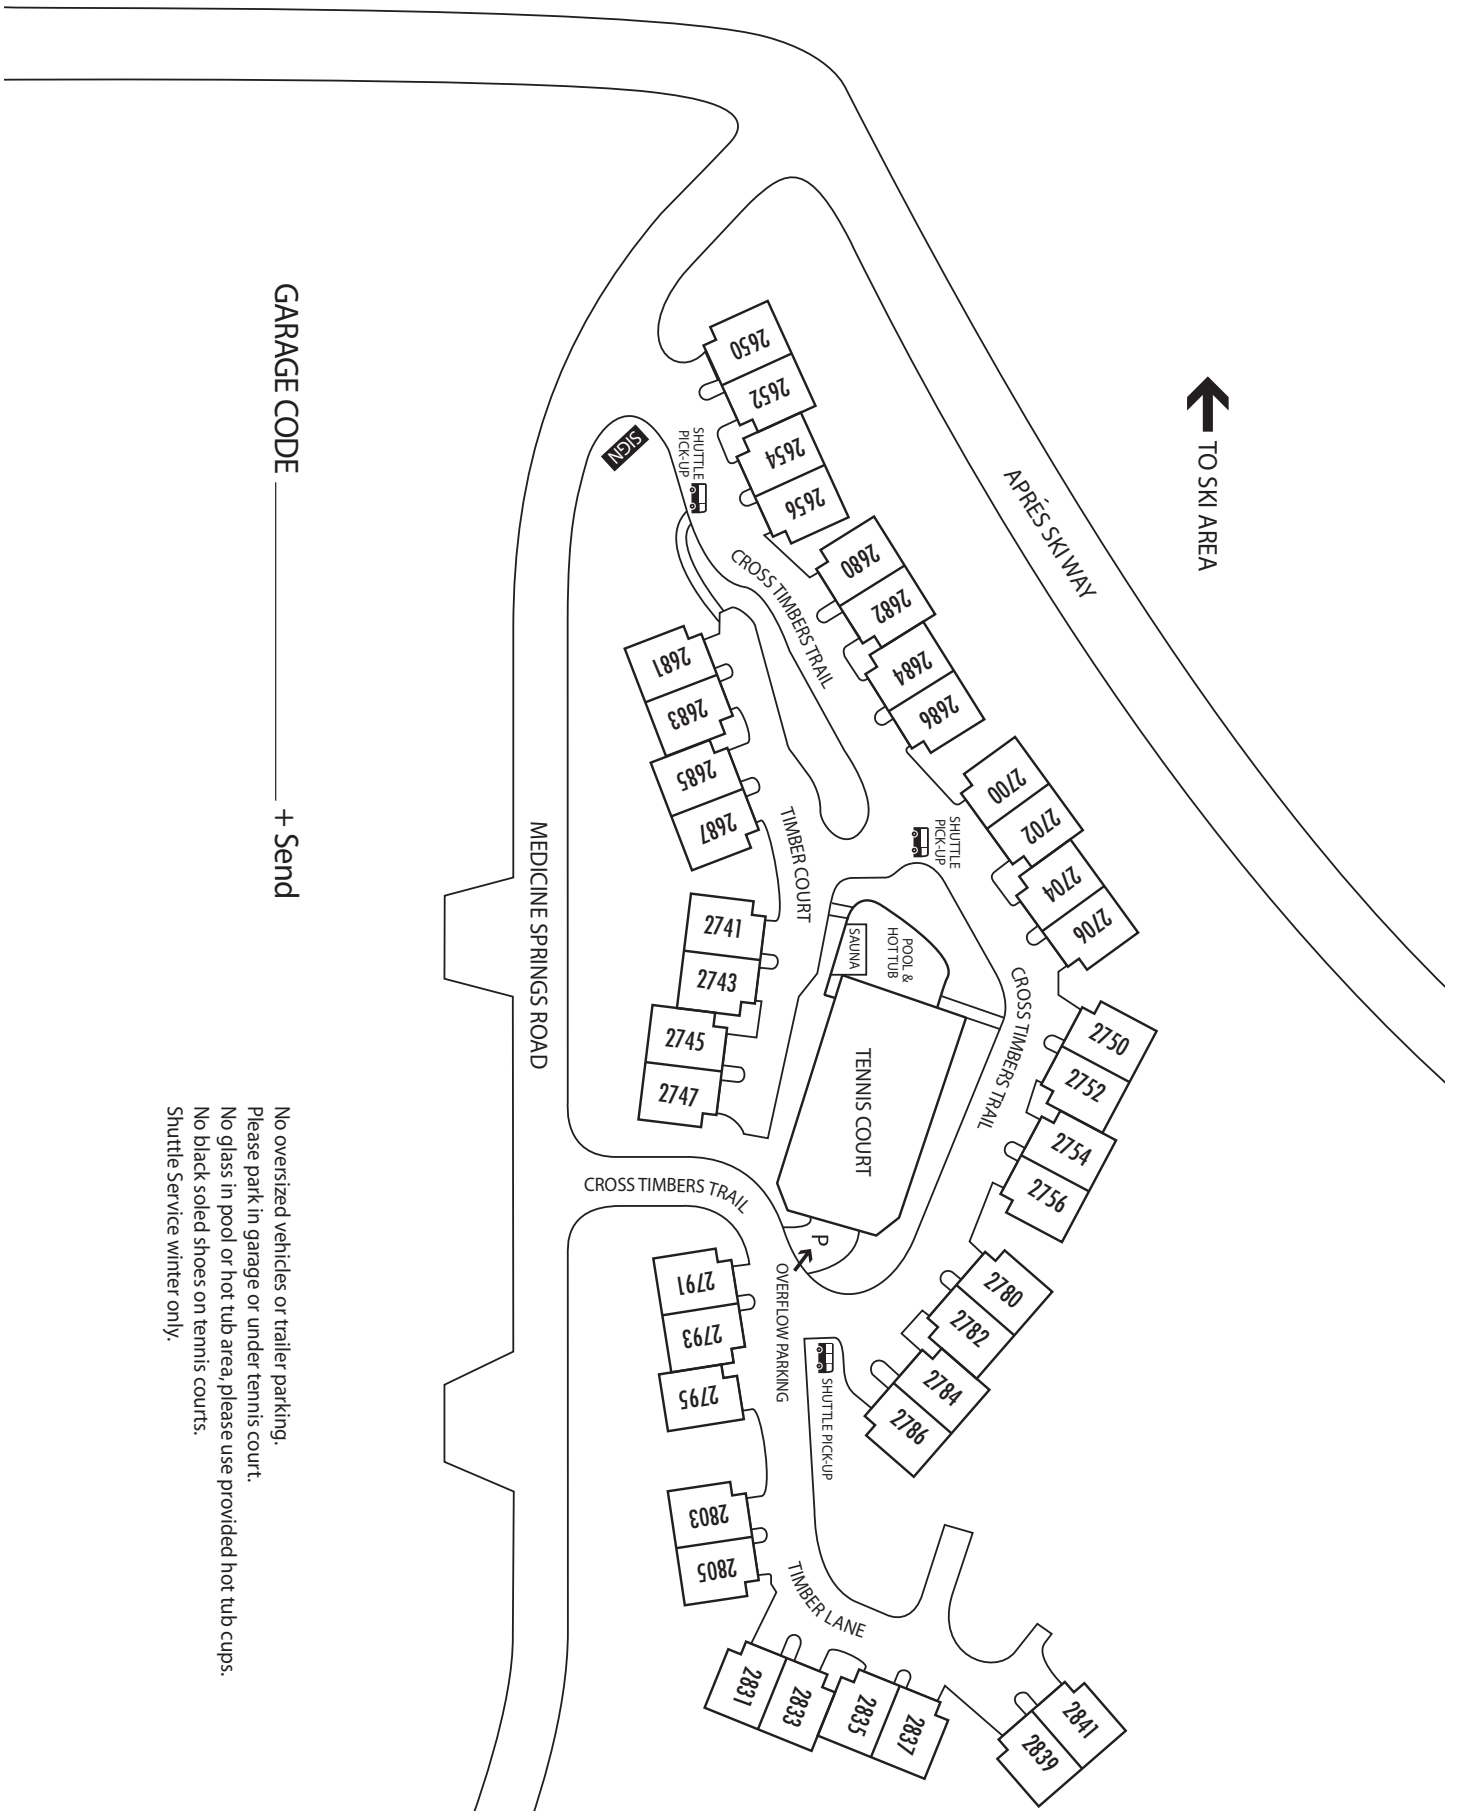

CrossTimbers at Steamboat

GARAGE CODE _____ + Send

- No oversized vehicles or trailer parking.
- Please park in garage or under tennis court.
- No glass in pool or hot tub area, please use provided hot tub cups.
- No black soled shoes on tennis courts.
- Shuttle Service winter only.