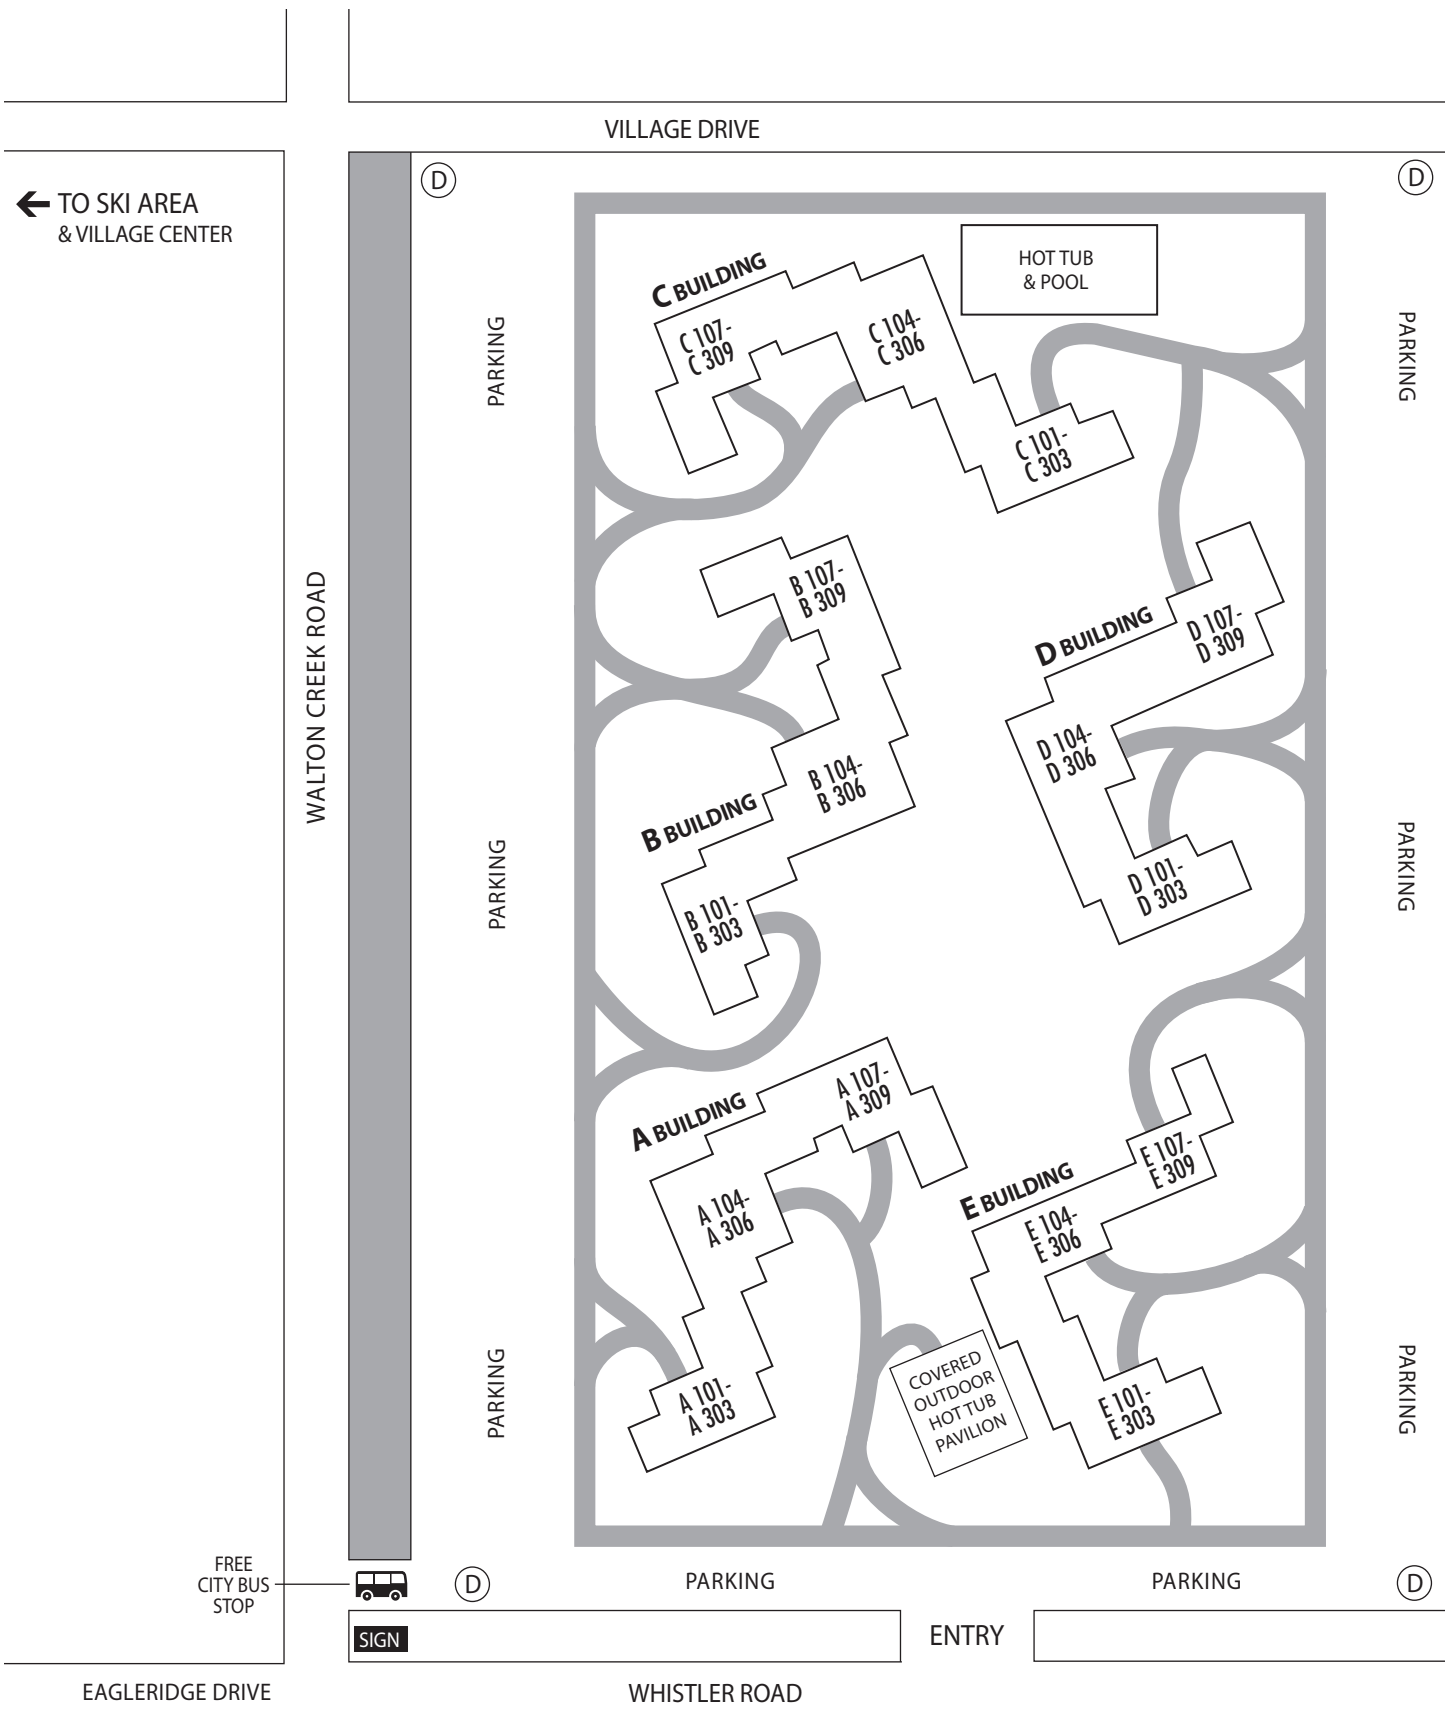

# Shadow Run Condominiums

← TO SKI AREA & VILLAGE CENTER

FREE CITY BUS STOP

SIGN

ENTRY

EAGLERIDGE DRIVE

WHISTLER ROAD

Ⓧ = DUMPSTER

No glass in pool or hot tub area, please use provided hot tub cups.  
No oversized vehicles or trailer parking.