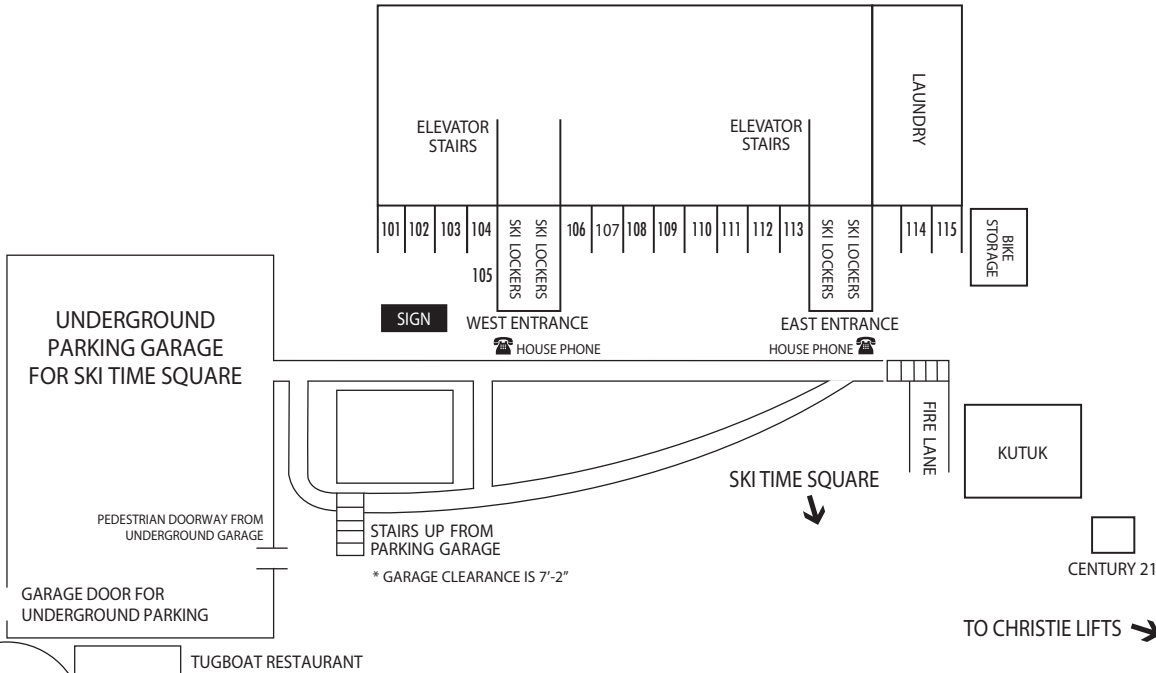

1ST FLOOR

Hot Tubs and Sauna on the 4th Floor
No Glass Permitted in Spa Building,
please use provided hot tub cups.