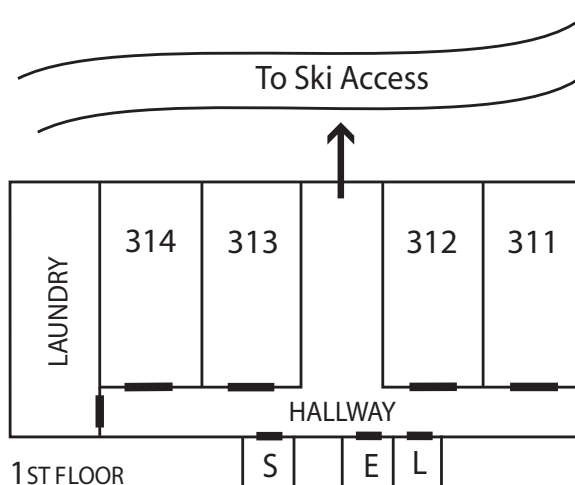

Storm Meadows Christie Base 300 - 400

400 BUILDING

300 BUILDING

S = Stairs E = Elevator L = Ski Locker House Phone at Entries

Hot Tub is located between the buildings and accessible with your unit key.
No glass is permitted in the hot tub area. Please use provided hot tub cups.
Laundry is on 1st Floor • Sauna is on 2nd Floor • Ski lockers are accessed with Unit Key.