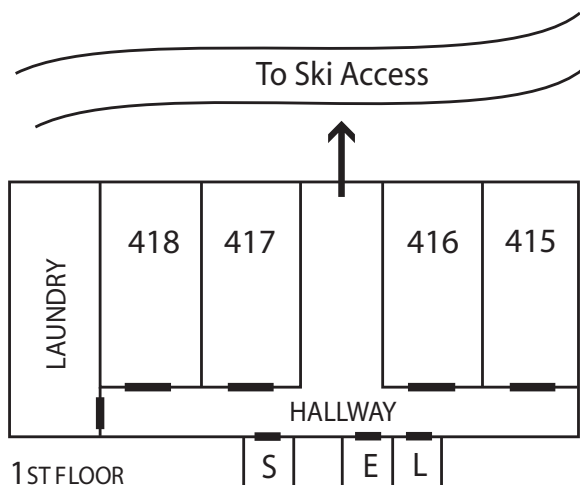

Storm Meadows Christie Base 300 - 400

400 BUILDING

300 BUILDING

S = Stairs E = Elevator L = Ski Locker House Phone at Entries

Hot Tub is located between the buildings and accessible with your unit key.
No glass is permitted in the hot tub area. Please use provided hot tub cups.
Laundry is on 1st Floor • Sauna is on 2nd Floor • Ski lockers are accessed with Unit Key.