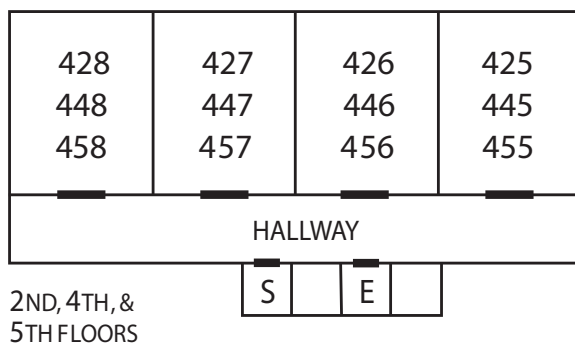

Storm Meadows Christie Base 300 - 400

400 BUILDING

300 BUILDING

S = Stairs E = Elevator L = Ski Locker House Phone at Entries

Hot Tub is located between the buildings and accessible with your unit key.
No glass is permitted in the hot tub area. Please use provided hot tub cups.
Laundry is on 1st Floor • Sauna is on 2nd Floor • Ski lockers are accessed with Unit Key.