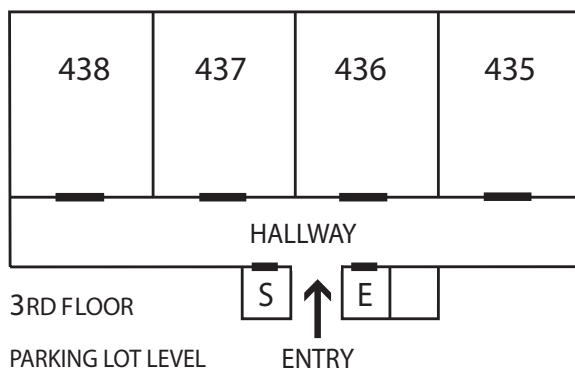

Storm Meadows Christie Base 300 - 400

400 BUILDING

300 BUILDING

S = Stairs E = Elevator L = Ski Locker House Phone at Entries

Hot Tub is located between the buildings and accessible with your unit key.
No glass is permitted in the hot tub area. Please use provided hot tub cups.
Laundry is on 1st Floor • Sauna is on 2nd Floor • Ski lockers are accessed with Unit Key.