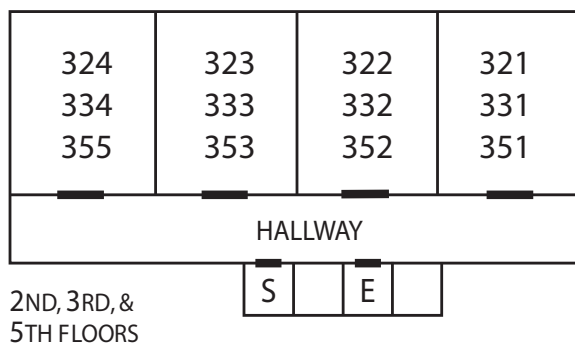

Storm Meadows Christie Base 300 - 400

400 BUILDING

300 BUILDING

S = Stairs E = Elevator L = Ski Locker House Phone at Entries

Hot Tub is located between the buildings and accessible with your unit key.
No glass is permitted in the hot tub area. Please use provided hot tub cups.
Laundry is on 1st Floor • Sauna is on 2nd Floor • Ski lockers are accessed with Unit Key.