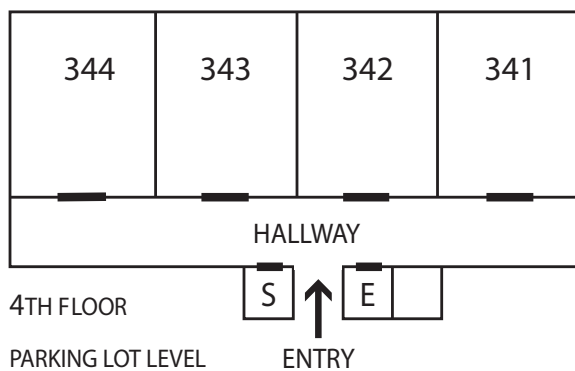

Storm Meadows Christie Base 300 - 400

400 BUILDING

300 BUILDING

S = Stairs E = Elevator L = Ski Locker House Phone at Entries

Hot Tub is located between the buildings and accessible with your unit key.
No glass is permitted in the hot tub area. Please use provided hot tub cups.
Laundry is on 1st Floor • Sauna is on 2nd Floor • Ski lockers are accessed with Unit Key.