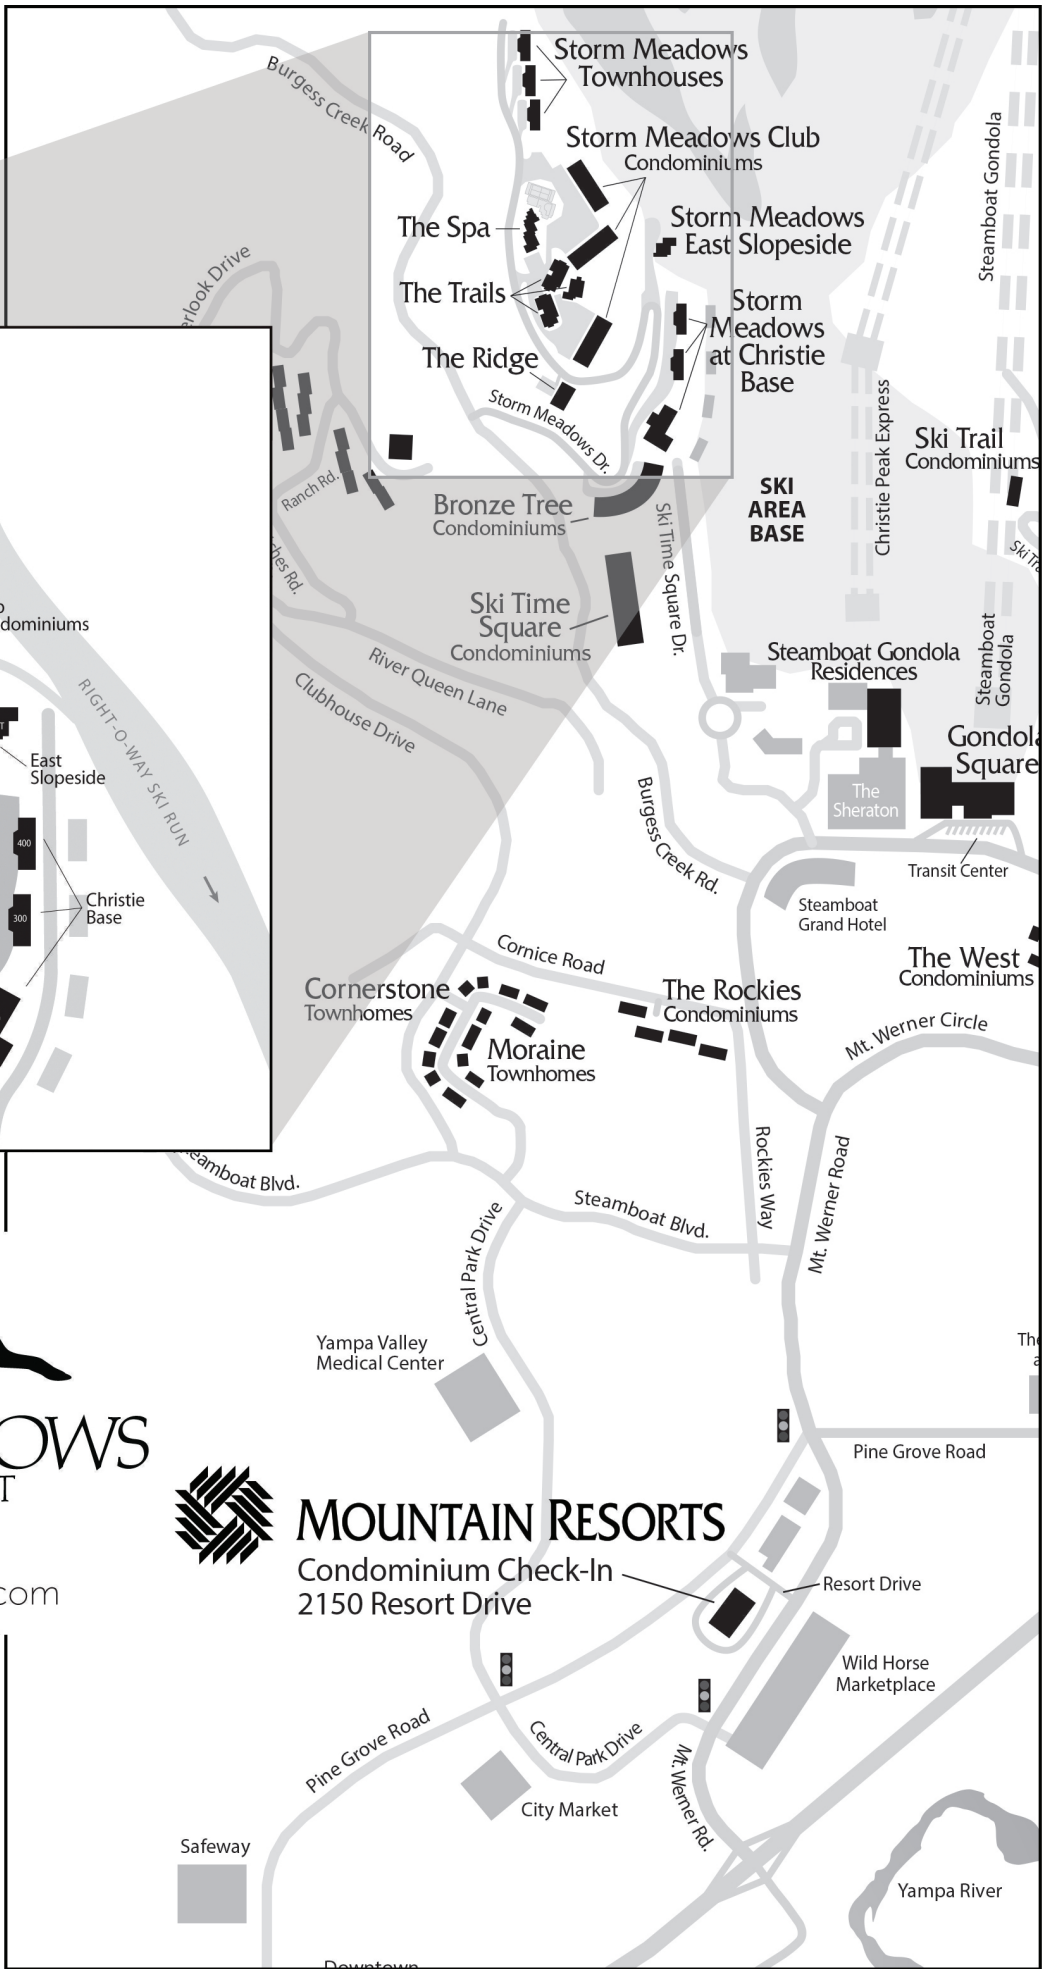

Storm Meadows Townhouses The Trails & The Ridge

970.879.5151
www.StormMeadows.com

MOUNTAIN RESORTS
Condominium Check-In
2150 Resort Drive