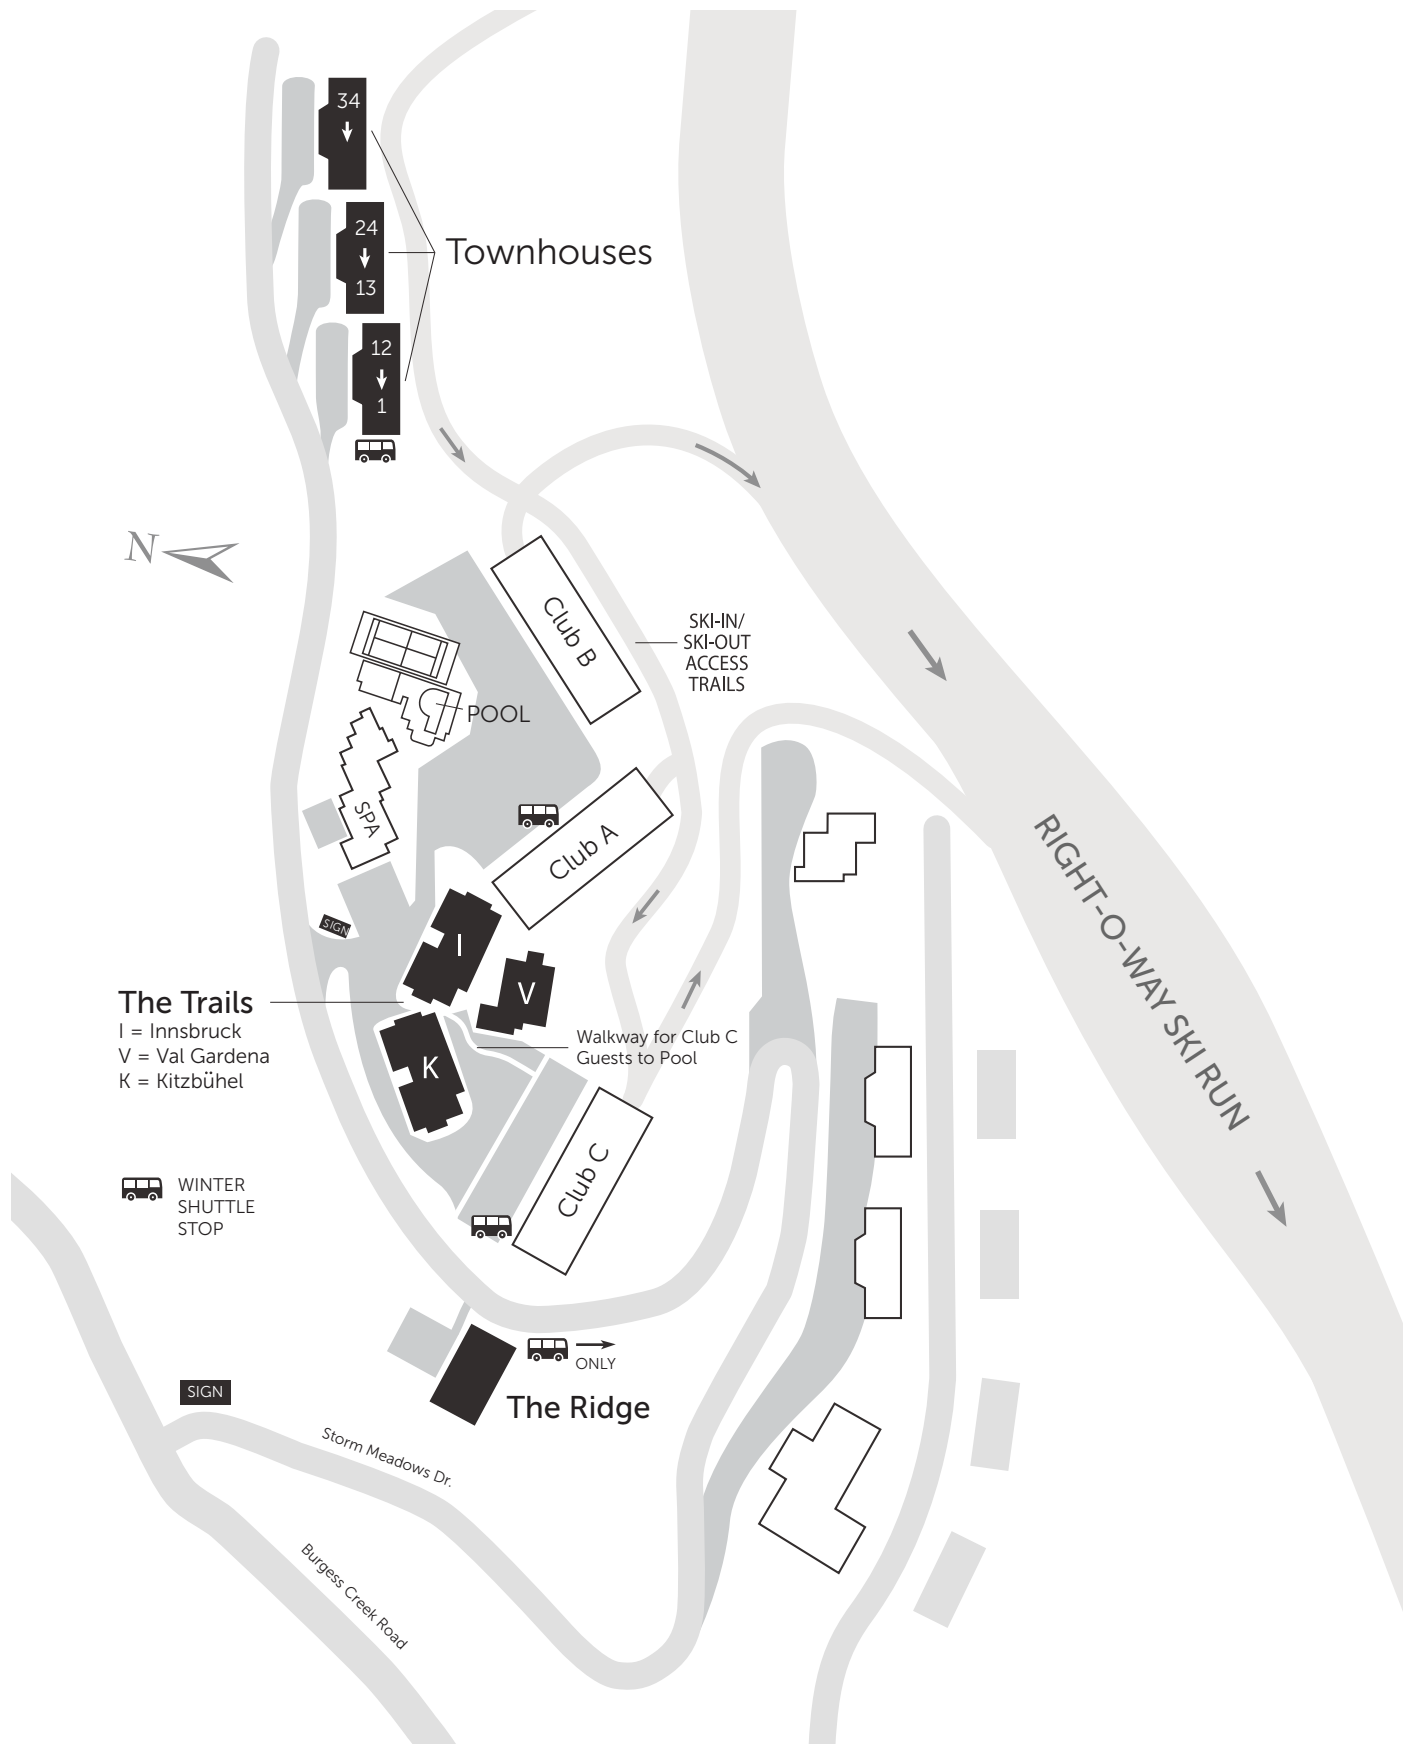

Storm Meadows Townhouses The Trails & The Ridge

970.879.5151
www.StormMeadows.com

MOUNTAIN RESORTS
Condominium Check-In
2150 Resort Drive