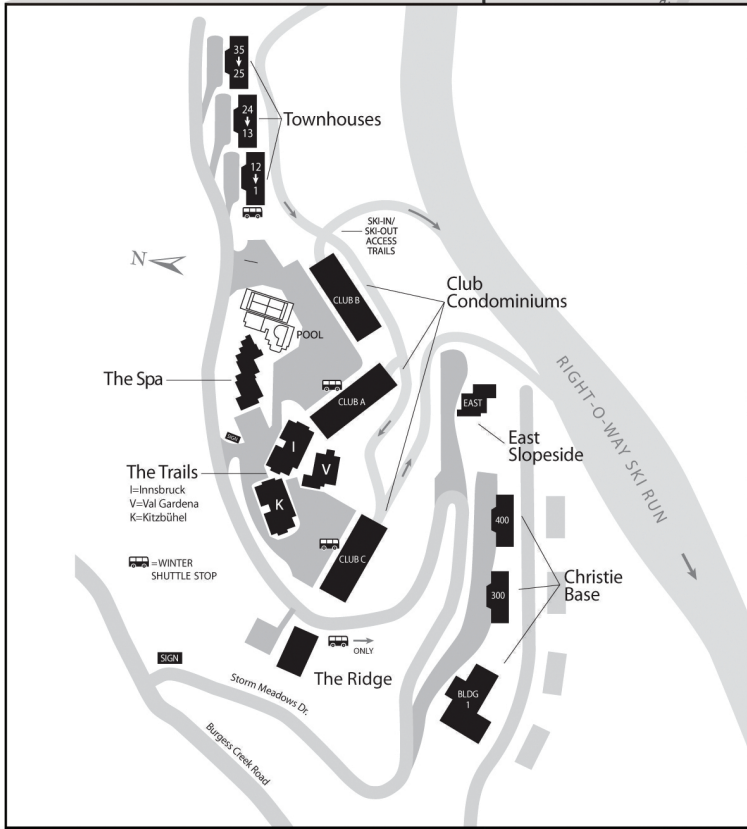

Storm Meadows Townhouses The Trails & The Ridge

970.879.5151
www.StormMeadows.com

MOUNTAIN RESORTS
Condominium Check-In
2150 Resort Drive