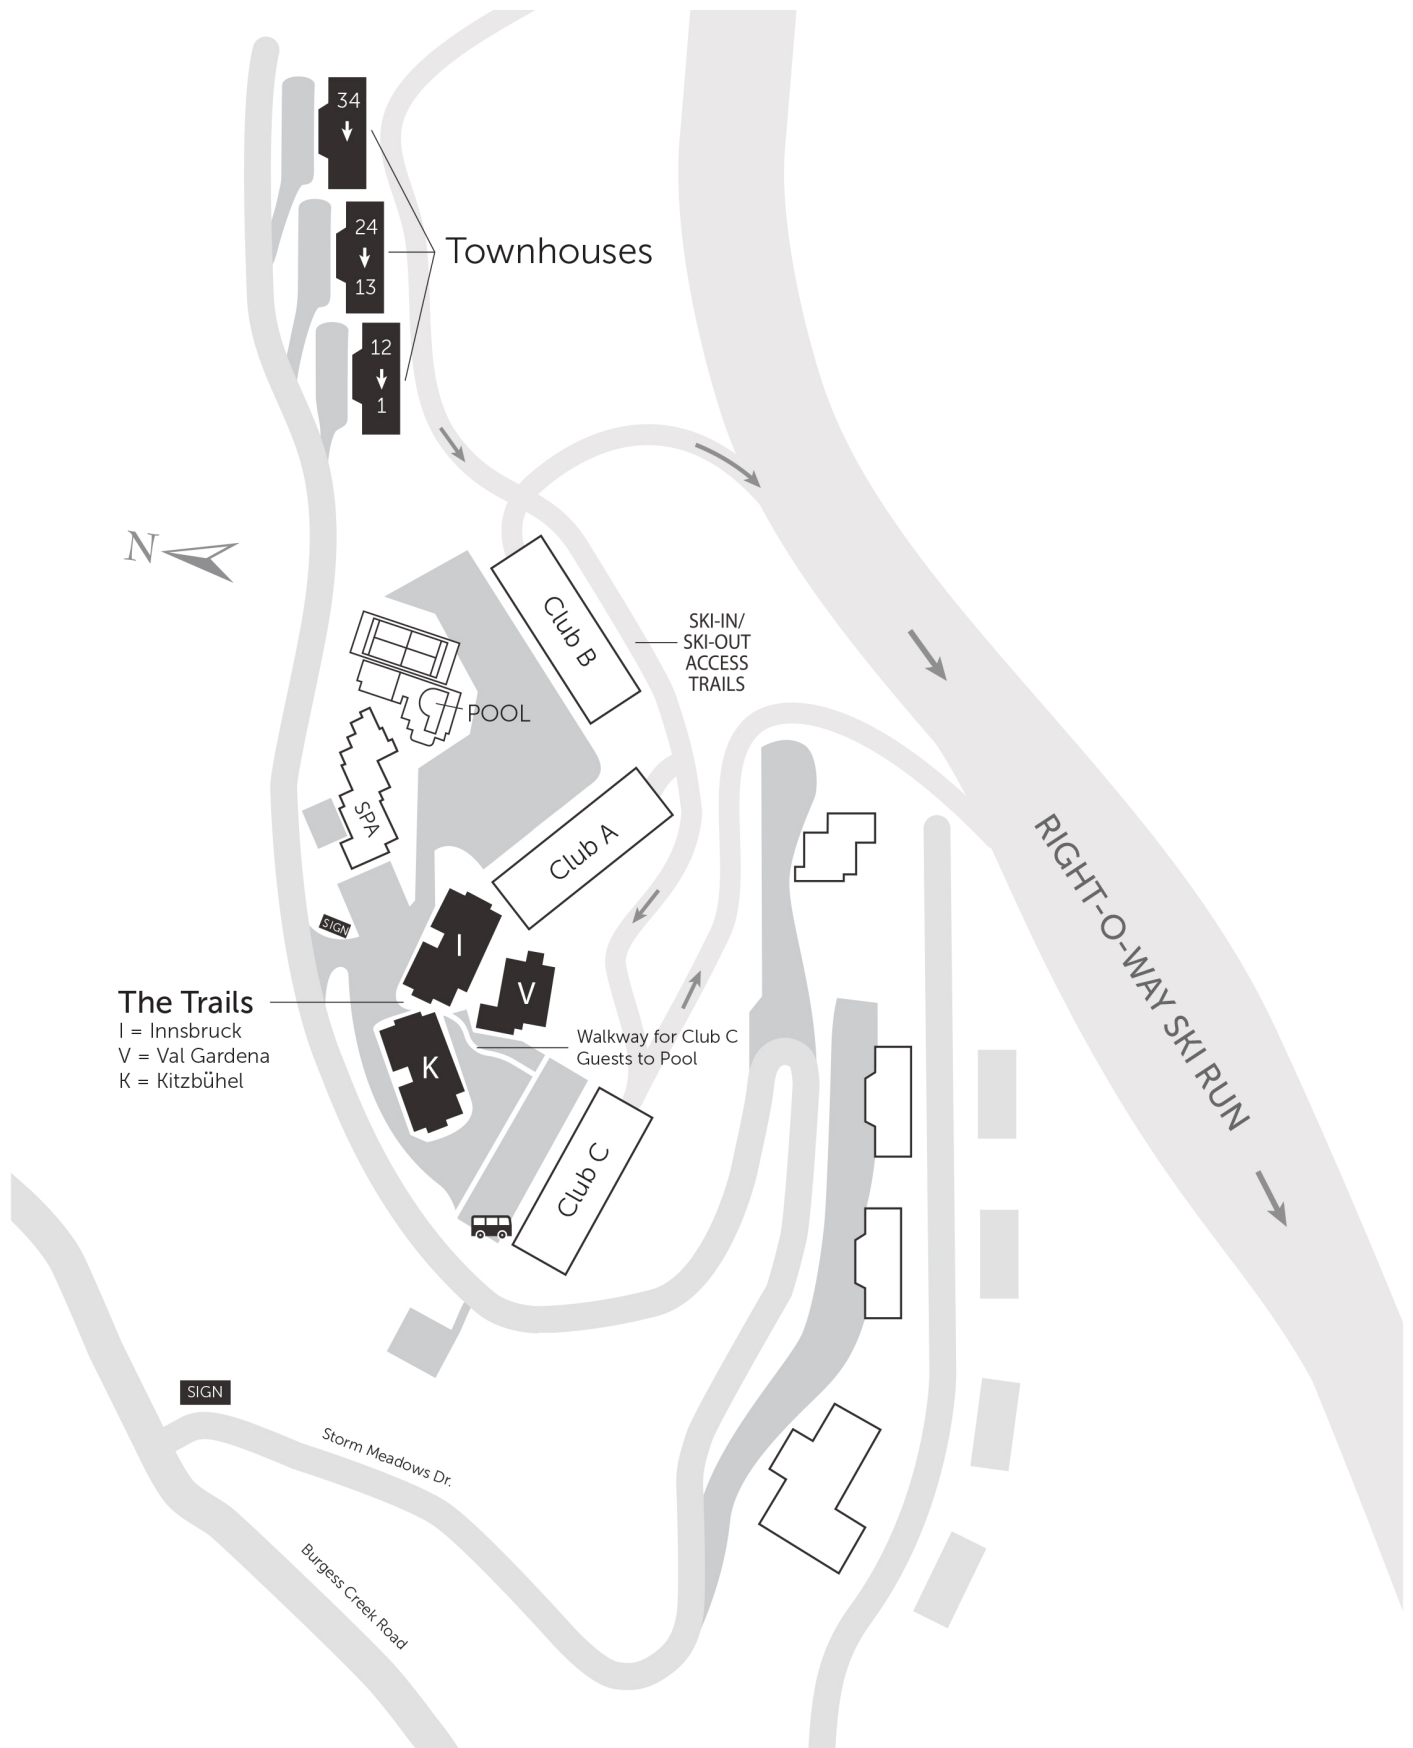

Storm Meadows Townhouses & The Trails

The Trails
I = Innsbruck
V = Val Gardena
K = Kitzbühel

Townhouses

SKI-IN/
SKI-OUT
ACCESS
TRAILS

RIGHT-O-WAY SKI RUN

Walkway for Club C
Guests to Pool

SIGN

Storm Meadows Dr.

Burgess Creek Road